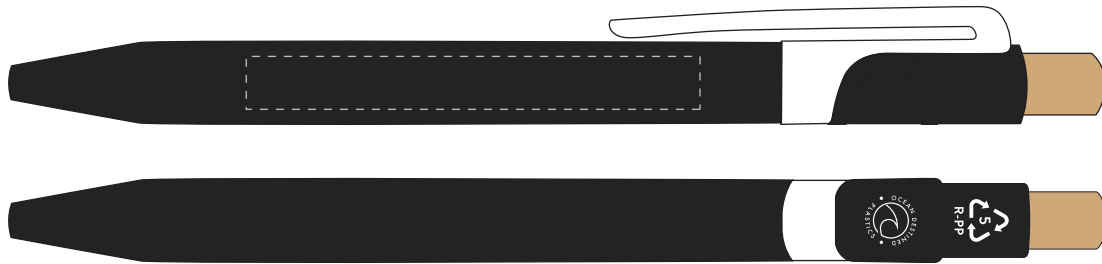

Your Ref:	Quantity:	Product Code: TPC000119
Our Ref:	Version: 1	Product Colour: BLACK

PRINTING CONCERNS:**PRODUCT INFO:**

We stock this item in the following colours

**PANTONE REFERENCE(S)**

Full colour printing

ARTWORK SCALE 100%

ARTWORK SCALE 100%

Digital print area: 60mm x 7mm

Product Image for visualisation
- colours may vary

The dashed line is to demonstrate print area and will not appear on your printed item